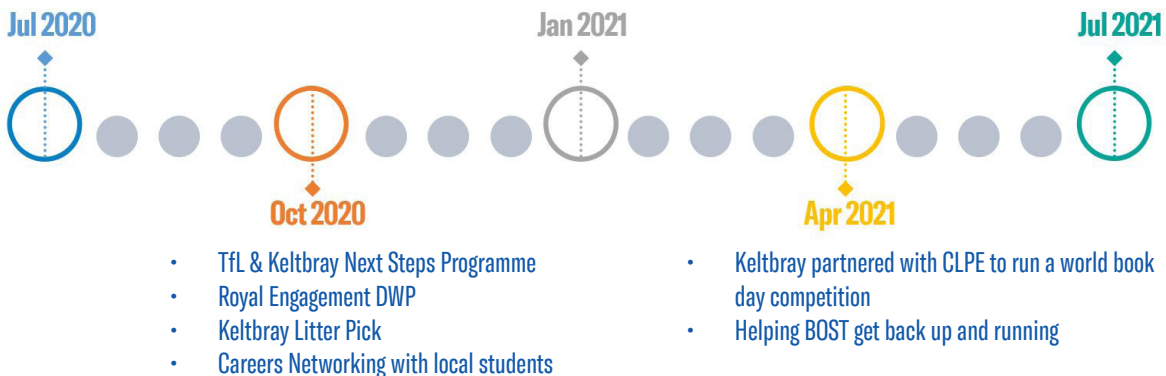

Website:
www.elephantandcastletowncentre.co.uk

Standard working hours will be:
Monday—Friday 08:00 to 18:00
Saturday 08:00 to 13:00

COMMUNITY UPDATE

KELTBRAY EMPLOYMENT SKILLS PLAN OUTCOME

During Keltbray's time on the Elephant and Castle Town Centre project they have reached one and exceeded all other targets of their Employment Skills Plan.

KELTBRAY SOCIAL VALUE ACHIEVEMENTS ROADMAP

- Adapting to the normal
- Southwark Virtual Jobs Fair
- Redeployment of Southwark staff
- Keltbray sets sustainable design challenge
- First new Southwark residents given jobs on site
- Keltbray works with UAE to support career options for students
- The Keltbray work experience was hosted