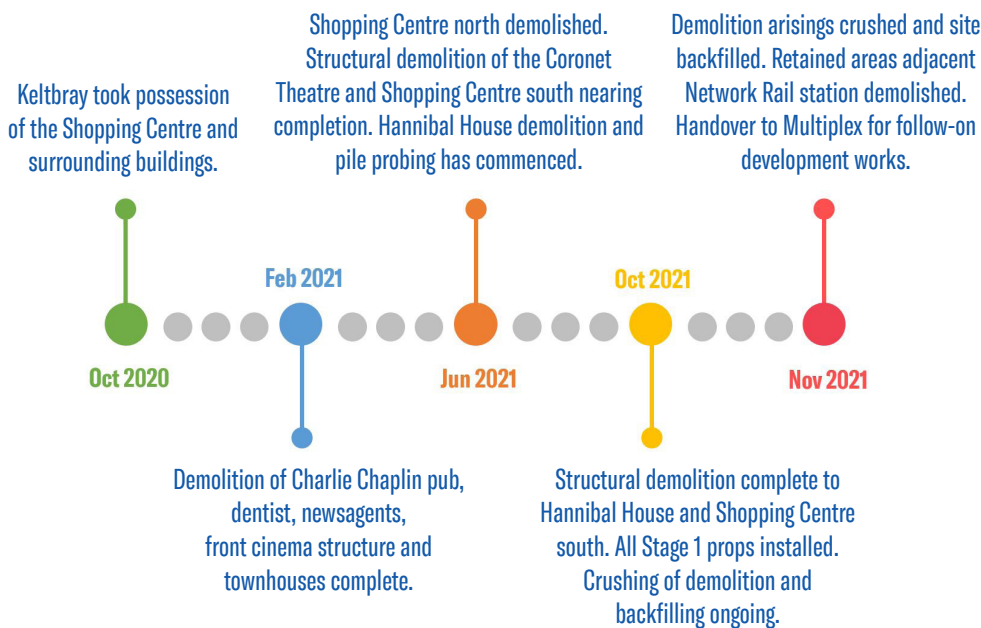

COMMUNITY UPDATE

SITE ACTIVITY UPDATE

The upcoming site activities during December will be as follows:

- Completion of structural demolition to the Coronet Theatre flank wall adjacent Network Rail Platform 1
- Completion of the crushing of demolition arisings
- Backfilling of the remaining released areas with crushed concrete

Following the completion of the contracted works, Keltbray will be handing over to Multiplex for the next phase of the development.

KELTBRAY DEMOLITION & ENABLING WORKS TIMELINE

UPDATE FROM TRANSPORT FOR LONDON ON NORTHERN LINE AT ELEPHANT AND CASTLE

The Northern line (Bank branch) will be closed between Kennington and Moorgate from 15 January to mid-May 2022. This is due to work TfL are doing to substantially improve the capacity at Bank station. During the closure there will be no Northern line at four stations: Bank, London Bridge, Borough and Elephant & Castle.